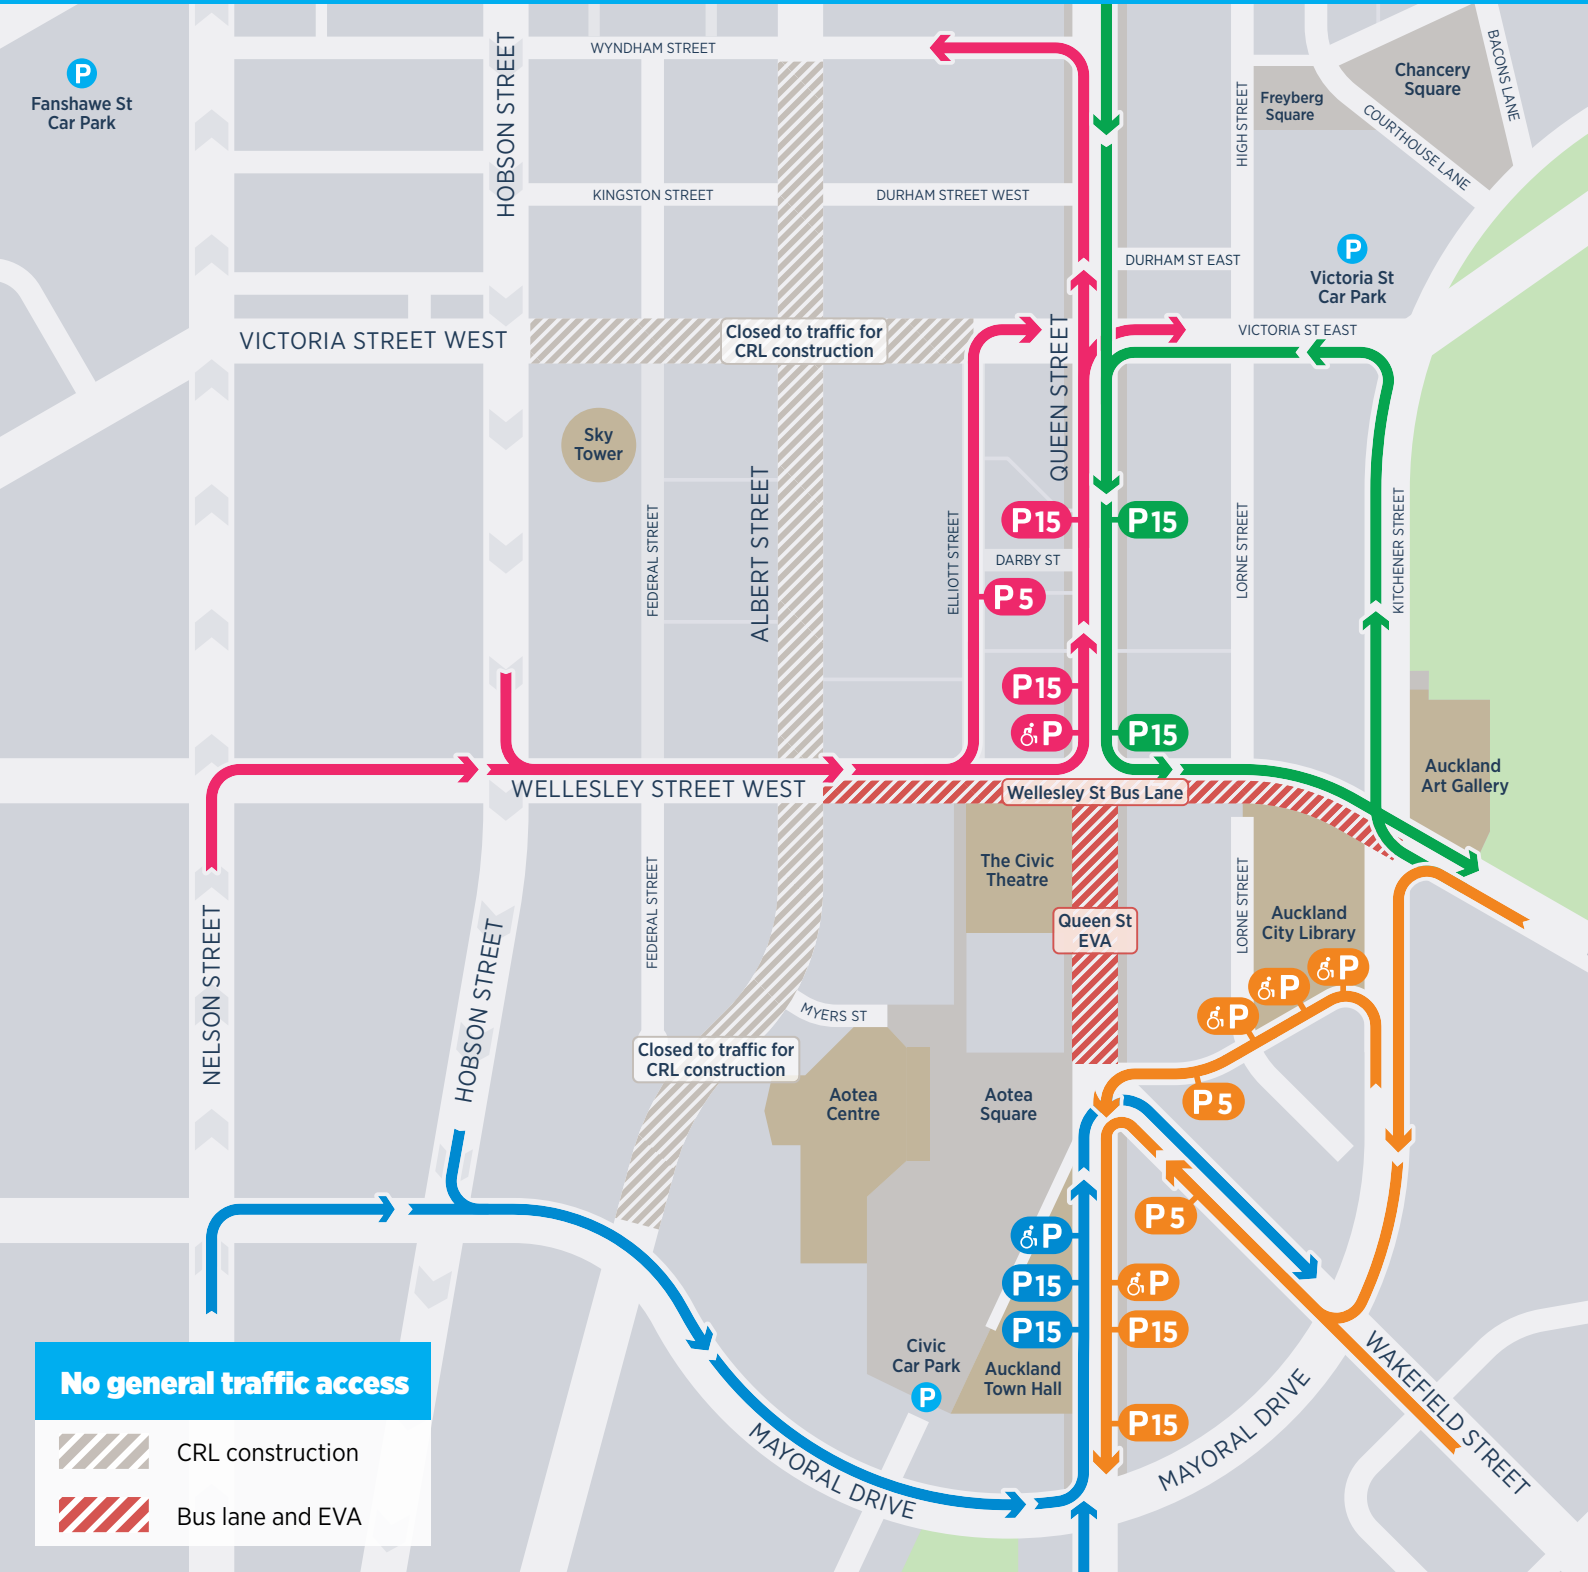

Accessing Queen St by Car

Follow the arrows to access mobility parking and pick-up/drop-off areas around the Essential Vehicle Area (EVA).

For more information about the EVA and driving in the city centre go to [AT.govt.nz/betterwaydriving](https://www.at.govt.nz/betterwaydriving)